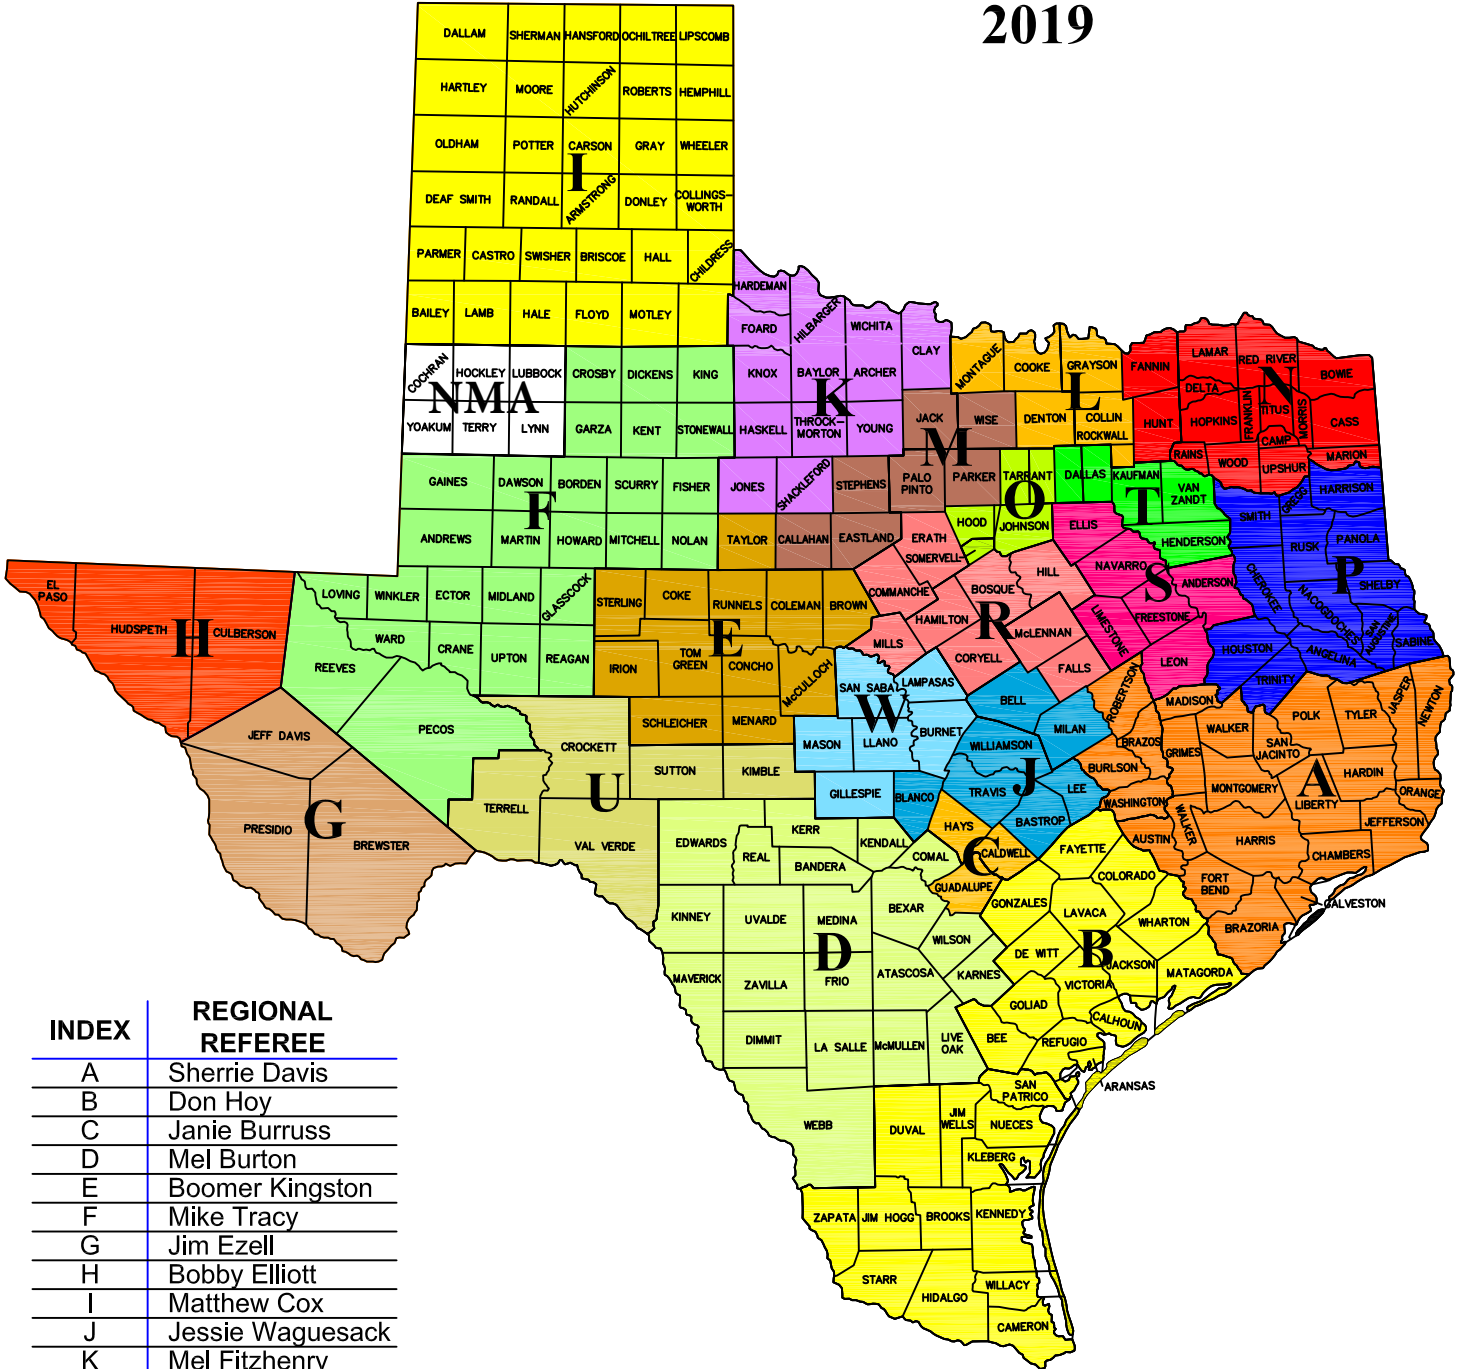

CURRENT TEXAS REGIONS 2019

INDEX	REGIONAL REFEREE
A	Sherrie Davis
B	Don Hoy
C	Janie Burruss
D	Mel Burton
E	Boomer Kingston
F	Mike Tracy
G	Jim Ezell
H	Bobby Elliott
I	Matthew Cox
J	Jessie Waguesack
K	Mel Fitzhenry
L	Jimmy Rodgers
M	R Bruce Stewart
N	James Burns
O	David Sexton
P	David Trice
R	Donna Conrad
S	Ron Baker
T	Scott Spencer
U	Vacant
W	Doc Kinnison